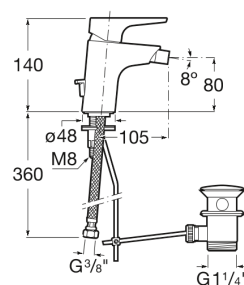

ATLAS

Bidet mixer with pop-up waste

TECHNICAL DRAWINGS

FEATURES

Bidet mixer with pop-up waste and flexible supply hoses.

Application place: Bidet

Faucet type: Single-lever

Finish: Chrome

Flexible supply hoses included

Flow rate (l/min - 3 bar): 8

Handle position: Top

Installation type: Deck-mounted

Pop-up waste

Type of cartridge: Ceramic

Waste type: Pop-up waste

## Atlas

This faucet collection, which stands out for its elegance and versatility, includes flow limiters to 5 litres per minute as well as the Cold Start technology that guarantee greater water and energy savings. Also, with the aim of providing more comfort, the shower mixer can be equipped with a clip-on shelf, allowing you to have your showering essentials close to hand.